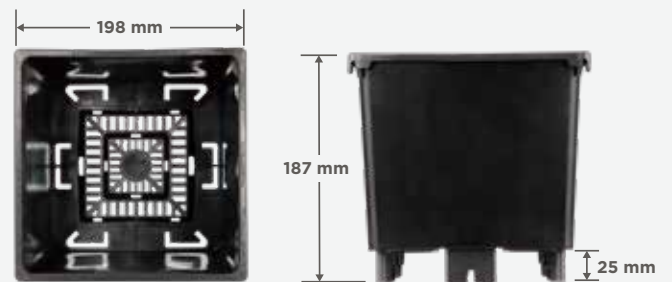

C U-Grooves (optional)

U-Grooves for better placement of 20 mm irrigation pipe.

B Airflow and oxygenation

Non-draining central holes allow oxygen uptake in center of root mass, and prevents roots from growing down.

D Excellent drainage

Pyramid base forces water to drain at the outside edges, minimizing wet zone.

Item # 13050040

Item # 13050440

* High cold storage efficiency allows more units per bin.

* Easy fit on a single and double channel metal gutter.