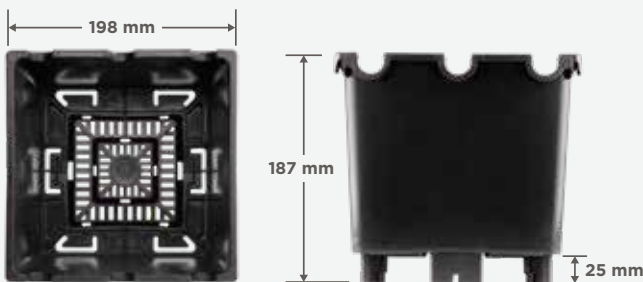

C U-Grooves (optional)

U-Grooves for better placement of 20 mm irrigation pipe.

B Airflow and oxygenation

Non-draining central holes allow oxygen uptake in center of root mass, and prevents roots from growing down.

D Excellent drainage

Pyramid base forces water to drain at the outside edges, minimizing wet zone.

Item # 13050040

Item # 13050440

* High cold storage efficiency allows more units per bin.

* Easy fit on a single and double channel metal gutter.