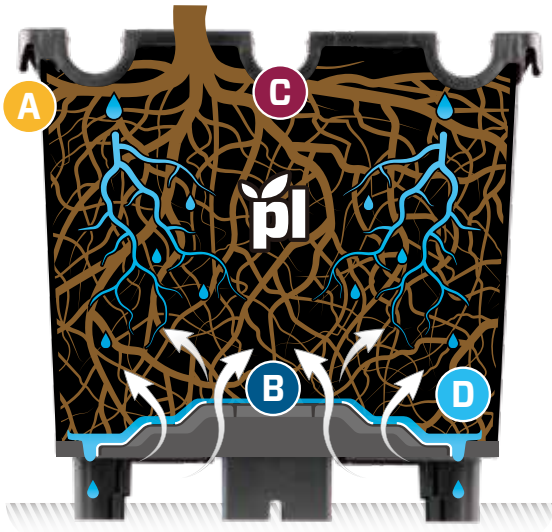

4.7
Liter

Square Pot for Cold Storage

plantlogic

innovative products
for smart growers

A Hooks for stabilization

Handle easily hooks to trellis wire, stabilizing pots to prevent tipping over of young canes.

C U-Grooves (optional)

U-Grooves for better placement of 20 mm irrigation pipe.

B Airflow and oxygenation

Non-draining central holes allow oxygen uptake in center of root mass, and prevents roots from growing down.

D Excellent drainage

Pyramid base forces water to drain at the outside edges, minimizing wet zone.

Item # 13050040

Item # 13050440

* High cold storage efficiency allows more units per bin.

* Easy fit on a single and double channel metal gutter.

Available colors:

Black White Terracotta