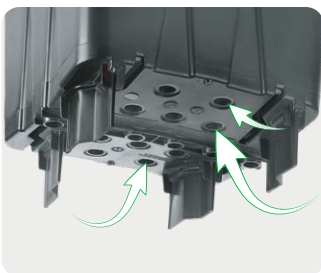

5
Liter

Drainage collection pot

Economic, no drain-to-waste solution.

plantlogic

innovative products
for smart growers

**NEW
DESIGN!**

Dimensions

The **Plantlogic**® DC pots direct water flow into a narrow gutter which channels drainage out of the growing area, keep ground free of water and fertilizer, reducing humidity and encouraging oxygen uptake.

A Hooks for stabilization

Handles easily hooks to trellis wire.

B Air flow

Non-draining central holes allow oxygen uptake in center of root mass, and prevents roots from growing down.

C Excellent drainage

Our unique base design forces water to drain from the center holes, minimizing the wet zone.

Available colors: