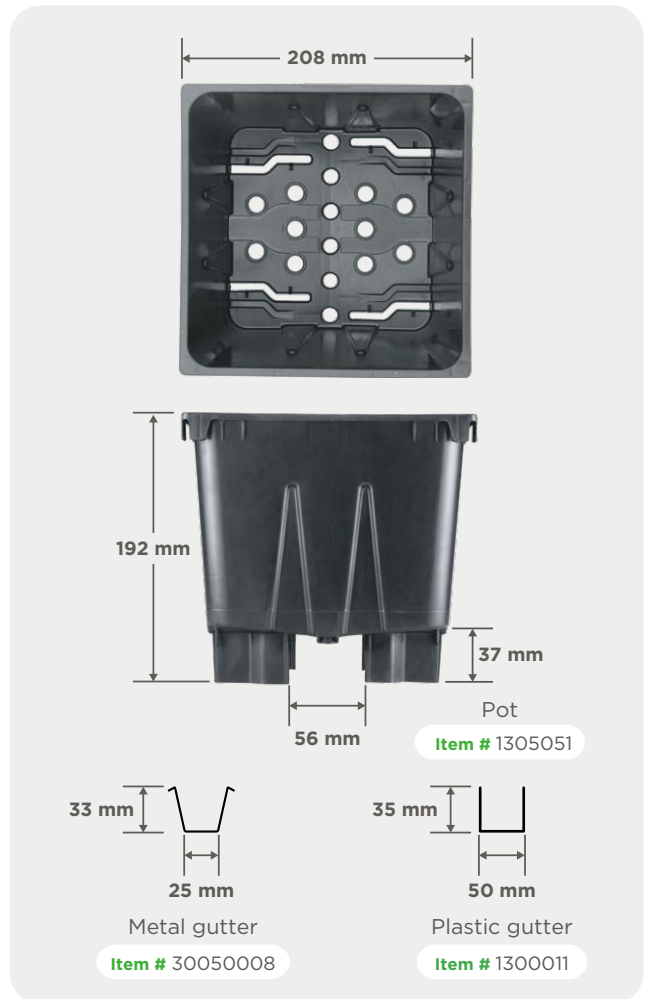

5
Liter

Drainage collection pot

Economic, no drain-to-waste solution.

plantlogic

innovative products
for smart growers

**NEW
DESIGN!**

Dimensions

The **Plantlogic**® DC pots direct water flow into a narrow gutter which channels drainage out of the growing area, keep ground free of water and fertilizer, reducing humidity and encouraging oxygen uptake.

A Hooks for stabilization

Handles easily hooks to trellis wire.

B Air flow

Non-draining central holes allow oxygen uptake in center of root mass, and prevents roots from growing down.

C Excellent drainage

Our unique base design forces water to drain from the center holes, minimizing the wet zone.

Available colors: