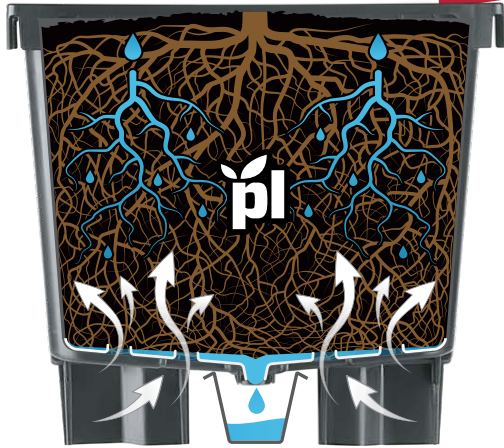

5
Liter

Drainage collection pot

Economic, no drain-to-waste solution.

plantlogic

innovative products
for smart growers

**NEW
DESIGN!**

Dimensions

The **Plantlogic**® DC pots direct water flow into a narrow gutter which channels drainage out of the growing area, keep ground free of water and fertilizer, reducing humidity and encouraging oxygen uptake.

A Hooks for stabilization

Handles easily hooks to trellis wire.

B Air flow

Non-draining central holes allow oxygen uptake in center of root mass, and prevents roots from growing down.

C Excellent drainage

Our unique base design forces water to drain from the center holes, minimizing the wet zone.

Available colors: