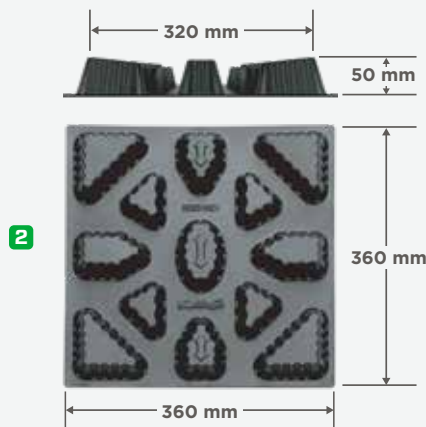

VF Bag base - 3232 - Hose fix

Item # 12010320