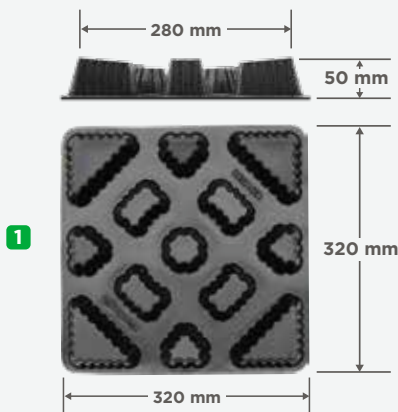

VF Bag base

Low-cost base for grow bags.

plantlogic

innovative products
for smart growers

A Structure to hold the irrigation pipe

Can fix the pipe between bag and base. Avoids damage of the pipe.

C Sloped structure design

Allows grow bags to sit stably on the base.

B Tall platform

Keeps roots out of the drainage and promotes efficient drainage.

D Airflow and oxygenation

Open airflow underneath keeps roots off the ground preventing contact with pathogens.