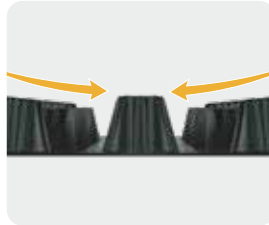

VF Bag base

Low-cost base for grow bags.

plantlogic

innovative products
for smart growers

A Structure to hold the irrigation pipe

Can fix the pipe between bag and base. Avoids damage of the pipe.

C Sloped structure design

Allows grow bags to sit stably on the base.

B Tall platform

Keeps roots out of the drainage and promotes efficient drainage.

D Airflow and oxygenation

Open airflow underneath keeps roots off the ground preventing contact with pathogens.