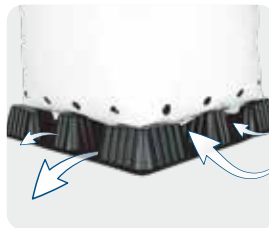

VF Bag base

Low-cost base for grow bags.

plantlogic

innovative products
for smart growers

A Structure to hold the irrigation pipe

Can fix the pipe between bag and base. Avoids damage of the pipe.

C Sloped structure design

Allows grow bags to sit stably on the base.

B Tall platform

Keeps roots out of the drainage and promotes efficient drainage.

D Airflow and oxygenation

Open airflow underneath keeps roots off the ground preventing contact with pathogens.