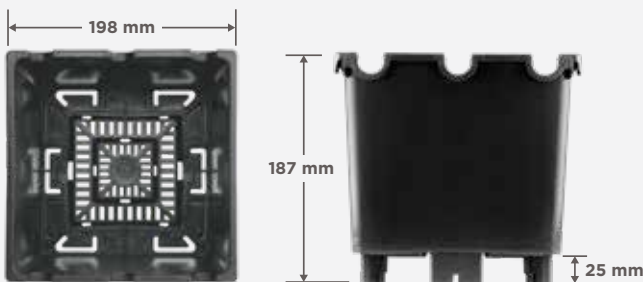

### **C** U-Grooves (optional)

U-Grooves for better placement of 20 mm irrigation pipe.

### **B** Airflow and oxygenation

Non-draining central holes allow oxygen uptake in center of root mass, and prevents roots from growing down.

### **D** Excellent drainage

Pyramid base forces water to drain at the outside edges, minimizing wet zone.

Item # 13050040

Item # 13050044

\* High cold storage efficiency allows more units per bin.

\* Easy fit on a single and double channel metal gutter.