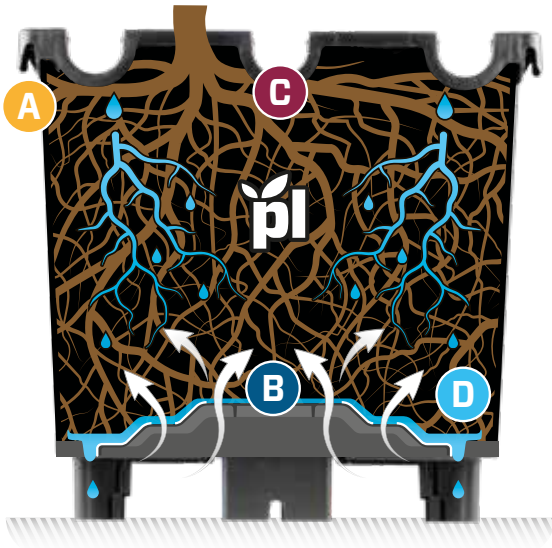

## Square Pot for Cold Storage

**plantlogic**

innovative products  
for smart growers

### **A** Hooks for stabilization

Handle easily hooks to trellis wire, stabilizing pots to prevent tipping over of young canes.

### **C** U-Grooves (optional)

U-Grooves for better placement of 20 mm irrigation pipe.

### **B** Airflow and oxygenation

Non-draining central holes allow oxygen uptake in center of root mass, and prevents roots from growing down.