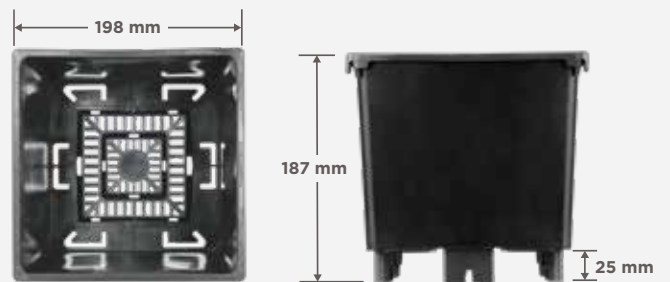

### **C** U-Grooves (optional)

U-Grooves for better placement of 20 mm irrigation pipe.

### **B** Airflow and oxygenation

Non-draining central holes allow oxygen uptake in center of root mass, and prevents roots from growing down.

### **D** Excellent drainage

Pyramid base forces water to drain at the outside edges, minimizing wet zone.

Item # 13050040

Item # 13050044

\* High cold storage efficiency allows more units per bin.

\* Easy fit on a single and double channel metal gutter.