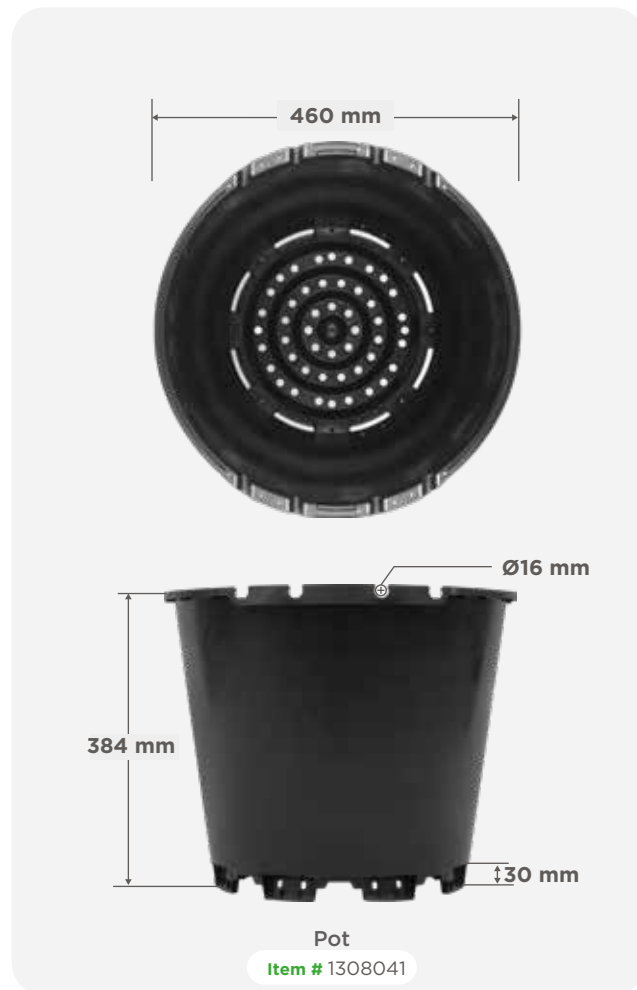

40
Liter

Round pot with U-Grooves

Ideal for substrate production.

plantlogic

innovative products
for smart growers

Dimensions

A U-Grooves

Specially made for better placement of 16 mm irrigation pipes.

B Air flow

Non-draining holes allow oxygen uptake in center of root mass and prevent roots from growing down.

C Excellent drainage

Pyramid base forces water to drain at the outside edges, minimizing saturated zone; causing drainage into high air flow area, where roots air prune.

D Outward legs with slope

3 cm tall legs prevent sinking, new leg design minimizes substrate loss and buildup on legs.

Available colors:

Black

White

Terracotta

sales@getplantlogic.com

GETPLANTLOGIC.COM