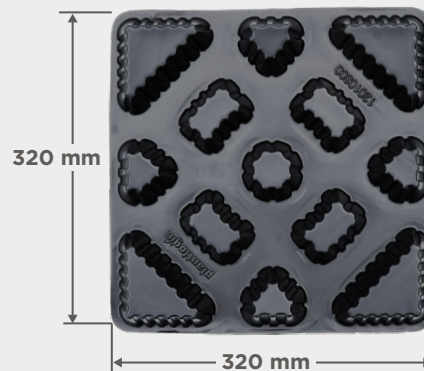

Dimensions

VF Bag base

*Supported weight limit 60 kg

Item # 12010300