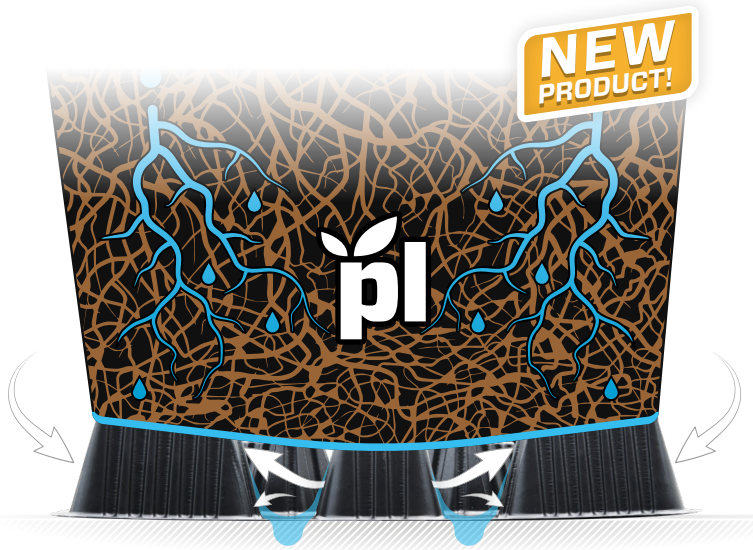

# VF Bag base

Low-cost base for grow bags.

## A 5 cm tall platform

Keeps roots out of the drainage and promotes efficient drainage.