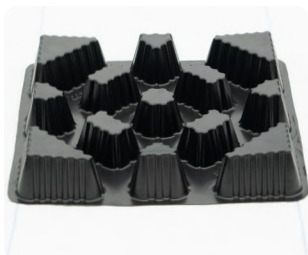

## A 5 cm tall platform

Keeps roots out of the drainage and promotes efficient drainage.

## B Airflow and oxygenation

Open airflow underneath keeps roots off the ground preventing contact with pathogens.

## C Unique sloped structure design

Allows grow bags to sit stably on the base.