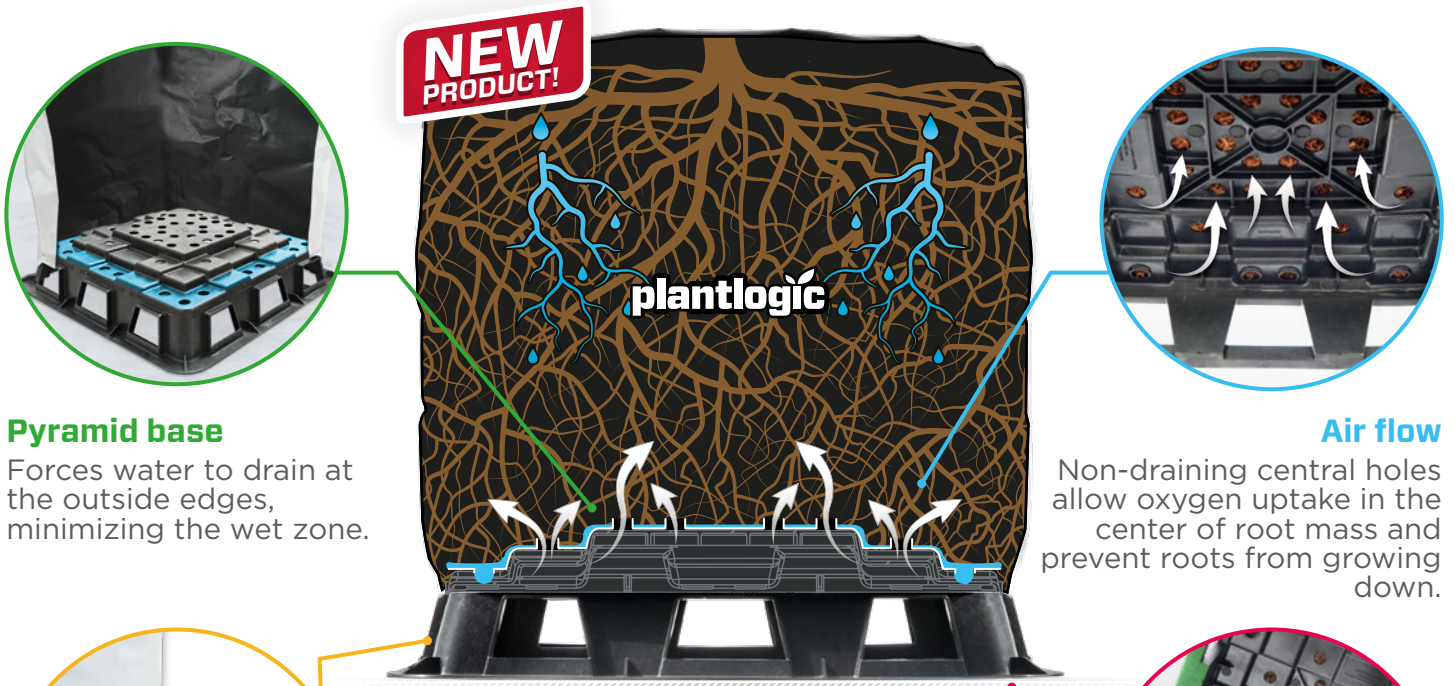

Culti-base

Grow bag with integrated base.

plantlogic

innovative products
for smart growers

Pyramid base

Forces water to drain at the outside edges, minimizing the wet zone.

Air flow

Non-draining central holes allow oxygen uptake in the center of root mass and prevent roots from growing down.

5 cm tall legs

Prevent root contact with soil and pathogens for nutrition control and risk management.

Supports up to 90 kg

Stable base

With large surface area promotes stability even on soft ground.

Dimensions

25L Bag

Item # 13079250

30L Bag

Item # 13079300

Bag + base pot requires
no assembly.

Available bag colors:

Black

White