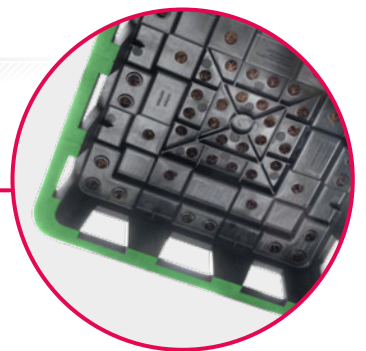

Culti-base

Grow bag with integrated base.

plantlogic

innovative products
for smart growers

Pyramid base

Forces water to drain at the outside edges, minimizing the wet zone.

Air flow

Non-draining central holes allow oxygen uptake in the center of root mass and prevent roots from growing down.

5 cm tall legs

Prevent root contact with soil and pathogens for nutrition control and risk management.

Supports up to 90 kg

Stable base

With large surface area promotes stability even on soft ground.

Dimensions

25L Bag

Item # 13079250

30L Bag

Item # 13079300

Bag + base pot requires
no assembly.

Available bag colors:

Black

White