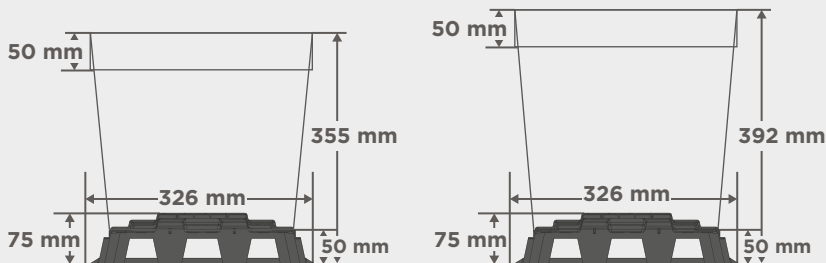

5 cm tall legs

Prevent root contact with soil and pathogens for nutrition control and risk management.

Supports up to 90 kg

Stable base

With large surface area promotes stability even on soft ground.

Dimensions