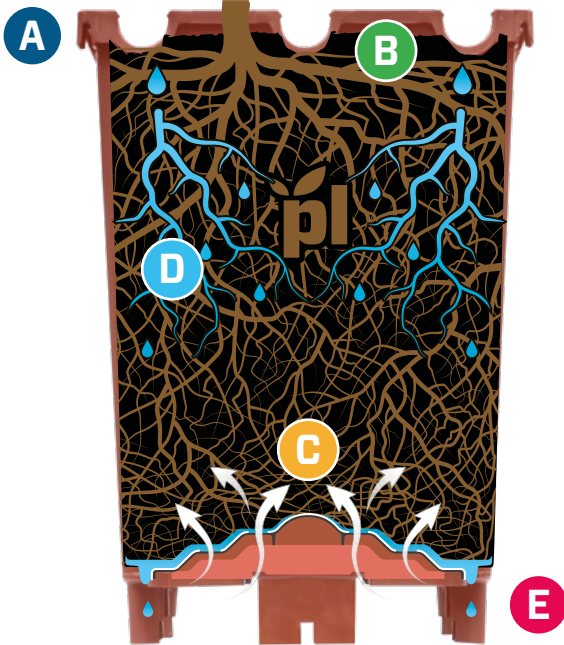

7
Liter

Square Pot for Cold Storage

plantlogic

innovative products
for smart growers

Dimensions

7.8 in
198 mm

∅ 20 mm

10.71 in
272 mm

1.18 in
30 mm

Pot

Item # 1305071

A Hooks for stabilization

Handle easily hooks to trellis wire, stabilizing pots to prevent tipping over of young canes.

B U-Grooves

U-Grooves for better placement of 19-21 mm irrigation pipe sizes.

C Airflow and oxygenation

Non-draining central holes allow oxygen uptake in center of root mass, and prevents roots from growing down.

D Excellent drainage

Pyramid base forces water to drain at the outside edges, minimizing wet zone.

E Tall legs

3 cm tall legs prevent root contact with soil and pathogens.

High cold storage efficiency allows more units per bin.

Easy fit on a single and double channel metal gutter.

Available colors:

Black