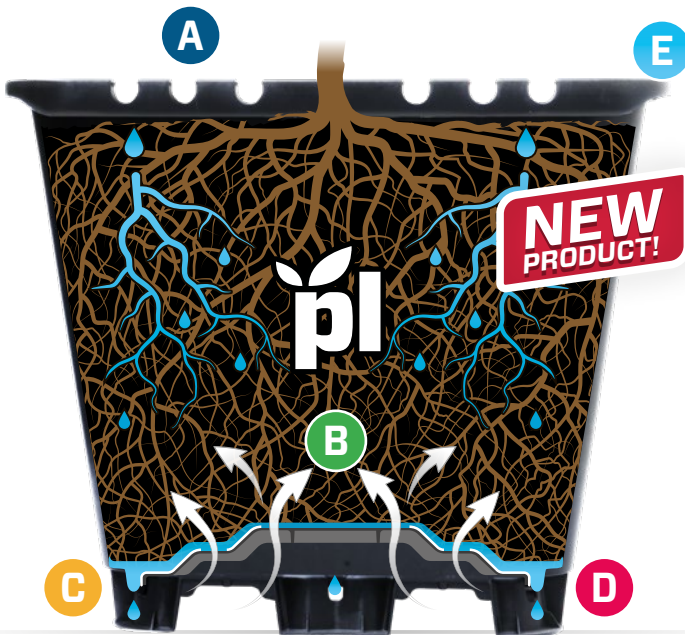

35
Liter

Square pot with U-Grooves

plantlogic

innovative products
for smart growers

Dimensions

A U-Grooves

Specially made for better placement of irrigation pipes.

B Air flow

Non-draining holes allow oxygen uptake in center of root mass and prevent roots from growing down.

C Excellent drainage

Pyramid base forces water to drain at the outside edges, minimizing saturated zone; causing drainage into high air flow area, where roots air prune.

D Tall and wide legs

4 cm tall and wide legs are stable and prevent sinking.

E Wide Handle

Pot is easier to carry and move.

 sales@getplantlogic.com

GETPLANTLOGIC.COM

 Available colors:

  
Black White Terracotta