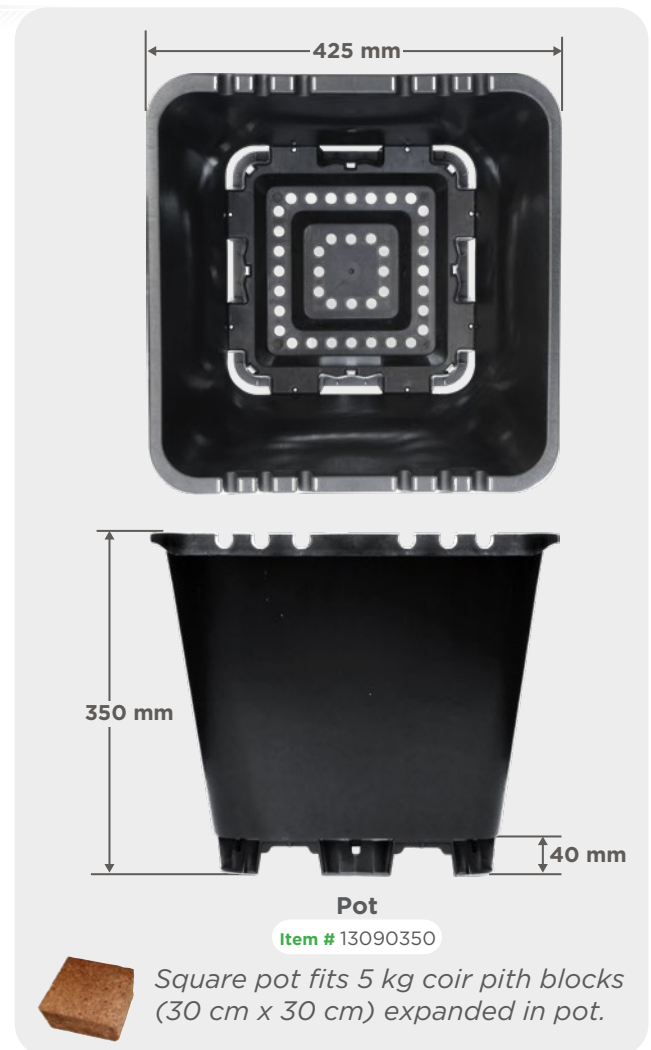

35
Liter

Square pot with U-Grooves

plantlogic

innovative products
for smart growers

Dimensions

A U-Grooves

Specially made for better placement of irrigation pipes.

B Air flow

Non-draining holes allow oxygen uptake in center of root mass and prevent roots from growing down.

C Excellent drainage

Pyramid base forces water to drain at the outside edges, minimizing saturated zone; causing drainage into high air flow area, where roots air prune.

D Tall and wide legs

4 cm tall and wide legs are stable and prevent sinking.

E Wide Handle

Pot is easier to carry and move.

 sales@getplantlogic.com

GETPLANTLOGIC.COM

 Available colors:

  
Black White Terracotta