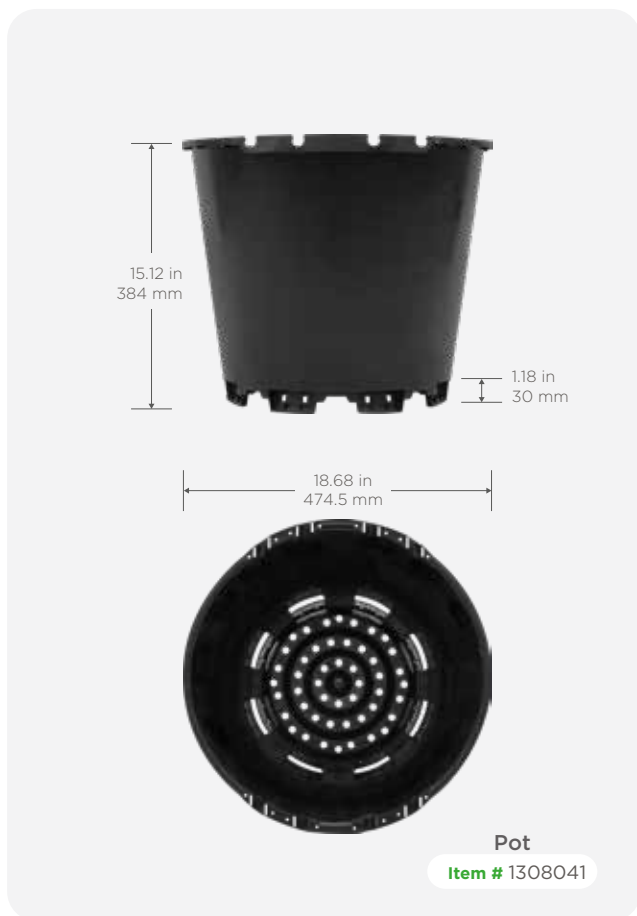

**40**  
Liter

# Round pot with U-Grooves

Ideal for substrate production.

## Dimensions