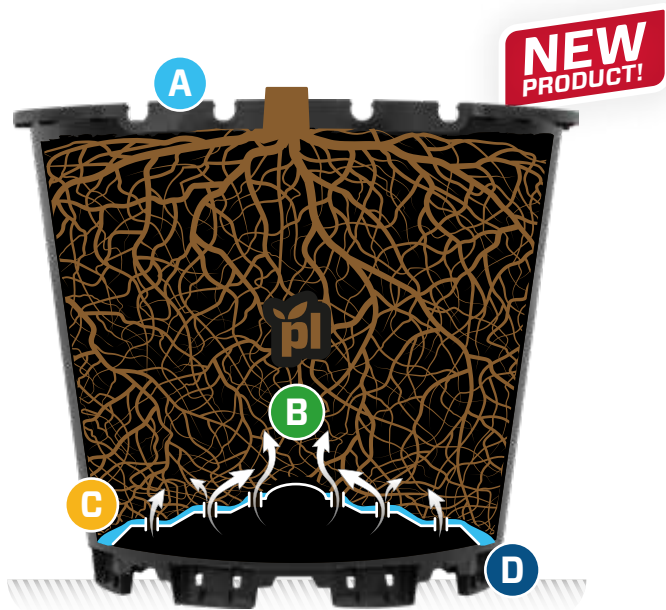

40
Liter

Round pot with U-Grooves

Ideal for substrate production.

plantlogic

innovative products
for smart growers

Dimensions