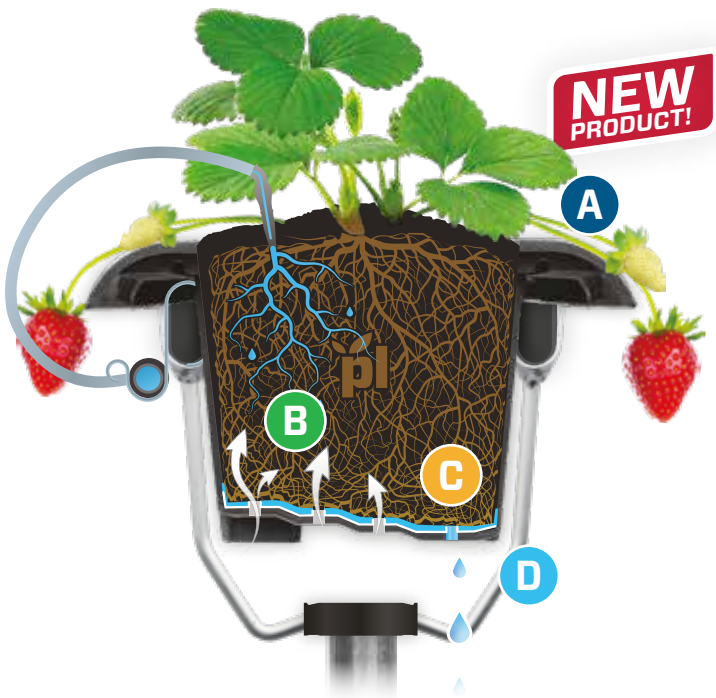

18
Liter

Strawberry trough with truss support

1-meter trough for tabletop production

plantlogic

innovative products
for smart growers

Dimensions

A Maximize the crop area

Overlapping handles saves space along row. Additionally, wide handles provides strawberry truss support.

Also compatible with **Plantlogic Hi-Grow System**.

B Air flow

Non-draining holes allow oxygen uptake into root mass.

C Excellent drainage

Our unique design guides drainage into specific holes, minimize perch and saturated zone.

D Drainage holes suitable for narrow gutter

Allows the collection of drainage and/or leachate into an economical gutter, separated from plant roots.

Available colors:

Black

White

Terracotta