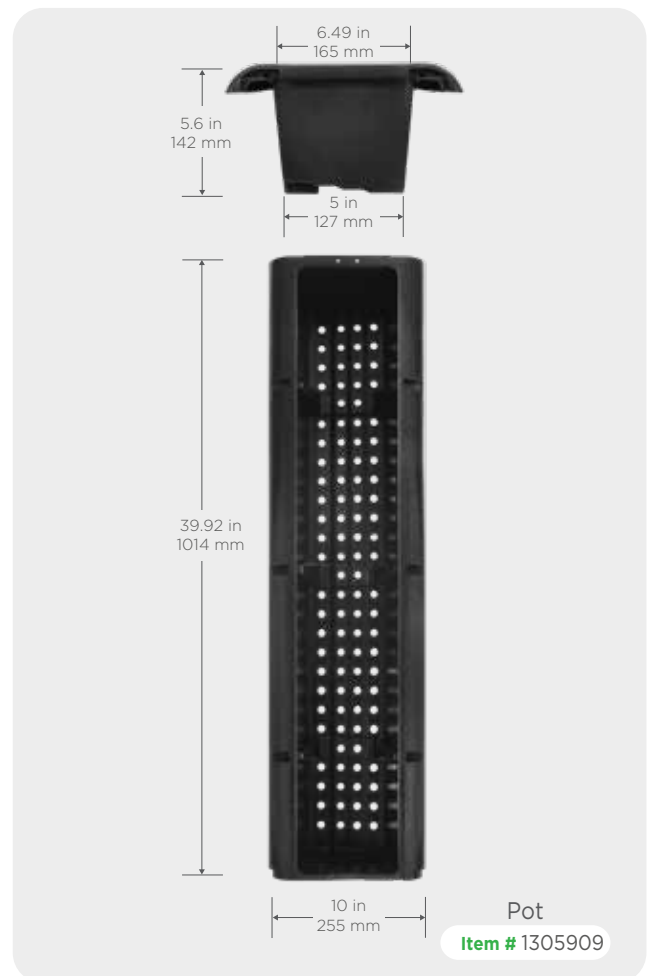

18
Liter

Strawberry trough with truss support

1-meter trough for tabletop production

plantlogic

innovative products
for smart growers

Dimensions

A Maximize the crop area

Overlapping handles saves space along row. Additionally, wide handles provides strawberry truss support.

Also compatible with **Plantlogic Hi-Grow System**.

B Air flow

Non-draining holes allow oxygen uptake into root mass.

C Excellent drainage

Our unique design guides drainage into specific holes, minimize perch and saturated zone.

D Drainage holes suitable for narrow gutter

Allows the collection of drainage and/or leachate into an economical gutter, separated from plant roots.

Available colors:

Black

White

Terracotta