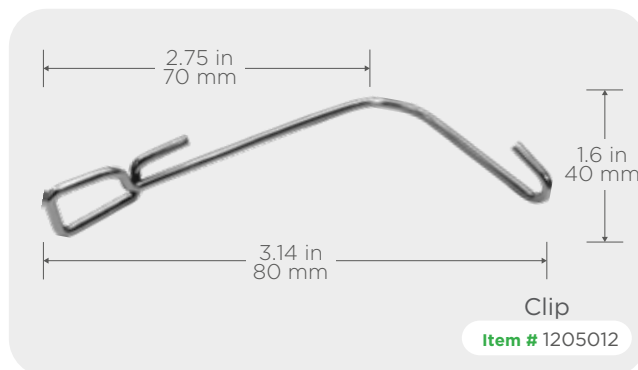

# Metal hose clip

Add value to your products.

**NEW  
PRODUCT!**

**Holds irrigation pipe** and keeps hose in place.

**Perfect fit** to the pot.

**Specially developed** to be used with **Plantlogic**® pots.

**Available** for 16 mm and 18 mm pipe sizes.

## Dimensions

- **Save money** by using 50% less micro tubing.
- **Elevates** emitter, micro tube and hose off the ground where it could be managed or pulled out.