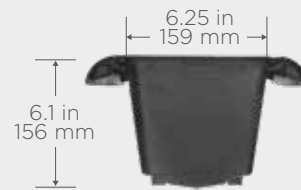

# Strawberry trough with truss support

50 cm trough for tabletop production

## Dimensions

Pot

Item # 1305209

\*Fit 16 cm metal gutter.

Available colors:

Black

White

Terracotta