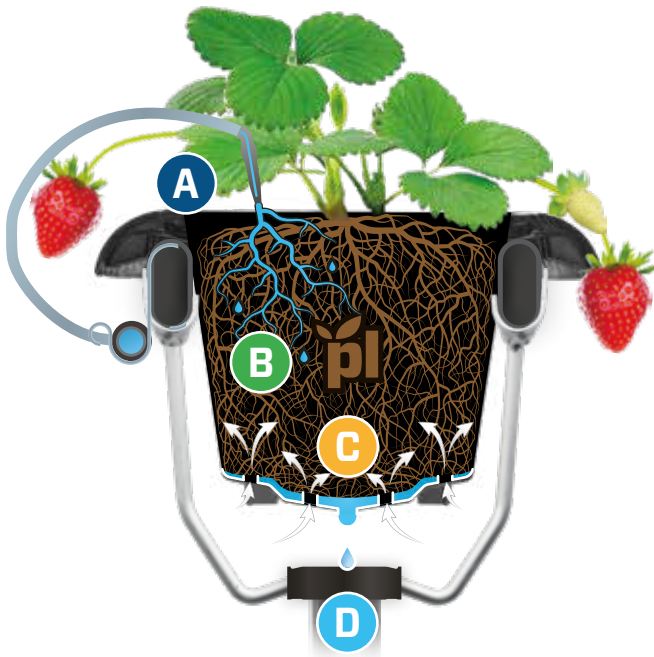

9
Liter

Strawberry trough with truss support

50 cm trough for tabletop production

plantlogic

innovative products
for smart growers

Dimensions