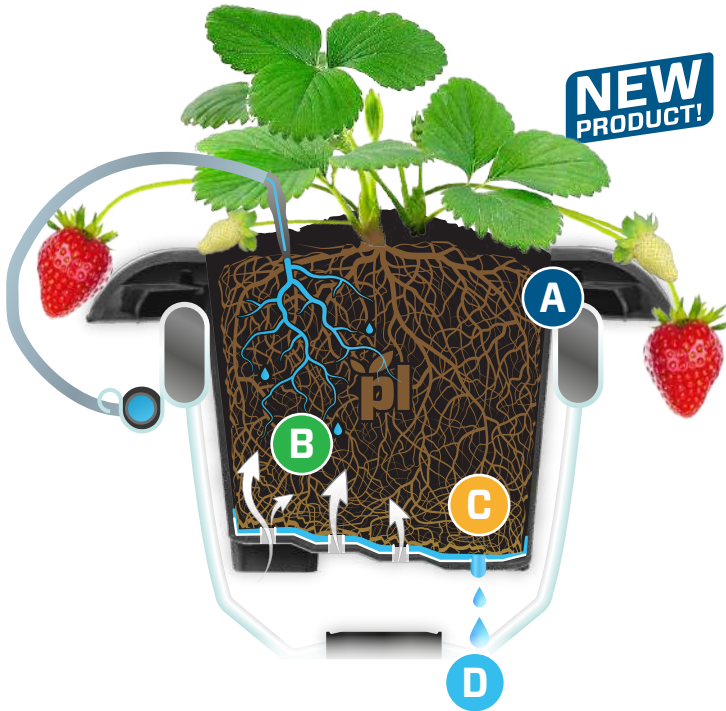

18
Liter

Strawberry trough with truss support

1-meter trough for tabletop production

plantlogic

innovative products
for smart growers

Dimensions

A Maximize the crop area

Overlapping handles saves space along row. Additionally, wide handles provides strawberry truss support.

Also compatible with **Plantlogic Hi-Grow System**.

B Air flow

Non-draining holes allow oxygen uptake into root mass.

C Excellent drainage

Our unique design guides drainage into specific holes, minimize perch and saturated zone.

D Drainage holes suitable for narrow gutter

Allows the collection of drainage and/or leachate into an economical gutter, separated from plant roots.