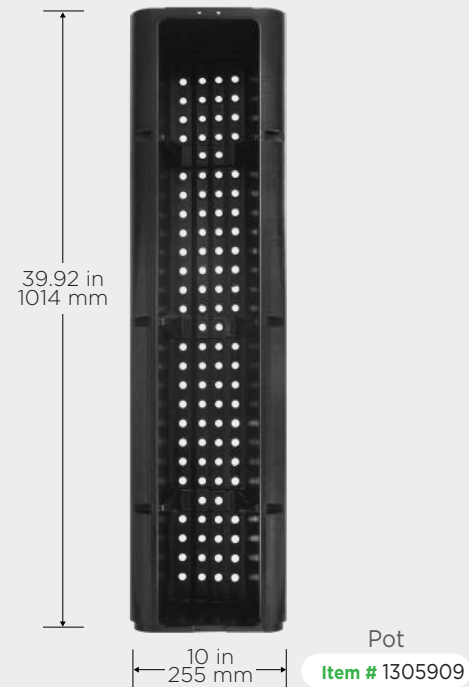

18
Liter

Strawberry trough with truss support

1-meter trough for tabletop production

plantlogic

innovative products
for smart growers

Dimensions

A Maximize the crop area

Overlapping handles saves space along row. Additionally, wide handles provides strawberry truss support.

Also compatible with **Plantlogic Hi-Grow System**.

B Air flow

Non-draining holes allow oxygen uptake into root mass.

C Excellent drainage

Our unique design guides drainage into specific holes, minimize perch and saturated zone.

D Drainage holes suitable for narrow gutter

Allows the collection of drainage and/or leachate into an economical gutter, separated from plant roots.