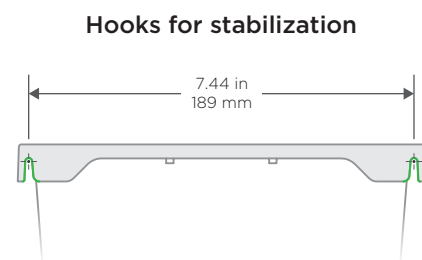

Excellent drainage

Pyramid base forces water to drain at the outside edges, minimizing wet zone.

Hooks for stabilization

Prevents the pot from tipping over.

Easy repotting

Designed for easy repotting into our 7 liter pot.