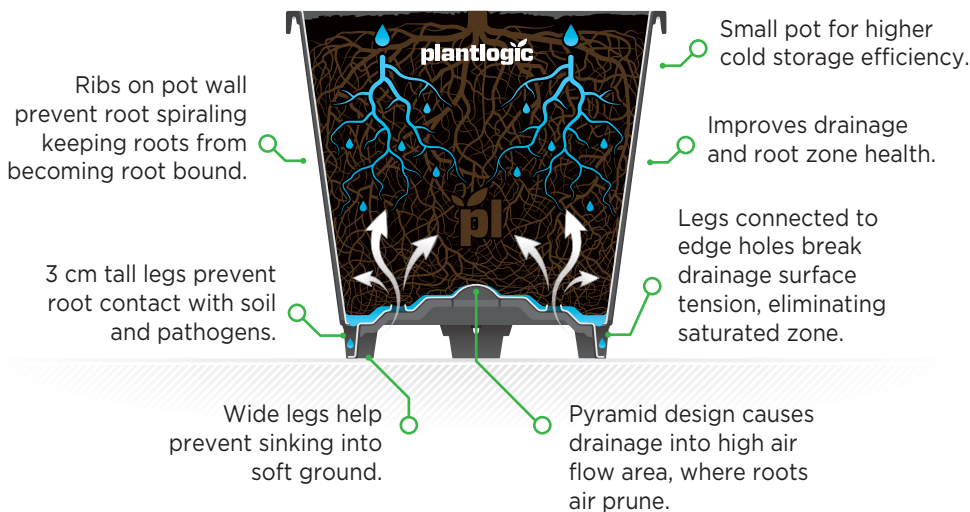

5 Liter Square Short Pot

Ideal for substrate production

Plantlogic pots are designed to maximize drainage and oxygen uptake to support healthy roots and plant vigor.

Airflow and oxygenation

Non-draining central holes allow oxygen uptake in center of root mass, and prevents growing down.

Excellent drainage

Pyramid base forces water to drain at the outside edges, minimizing wet zone.

Hooks for stabilization

Prevents the pot from tipping over.

Easy repotting

Designed for easy repotting into our 7 liter pot.