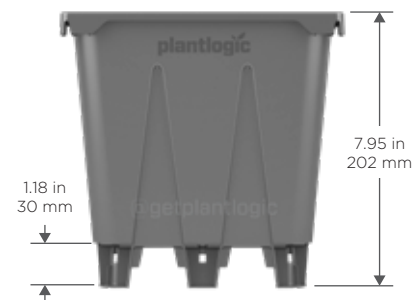

5 Liter Square Short Pot

Ideal for substrate production

Plantlogic pots are designed to maximize drainage and oxygen uptake to support healthy roots and plant vigor.

Airflow and oxygenation

Non-draining central holes allow oxygen uptake in center of root mass, and prevents growing down.

Excellent drainage

Pyramid base forces water to drain at the outside edges, minimizing wet zone.

Hooks for stabilization

Prevents the pot from tipping over.

Easy repotting

Designed for easy repotting into our 7 liter pot.