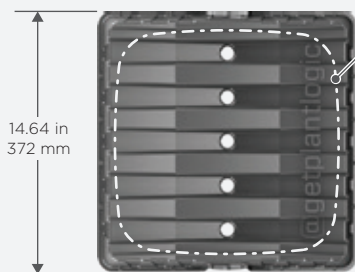

Drainage collection helps control humidity in greenhouses. Save on water, fertilizer and fungicides.

Designed with internal channels that drives water out, allowing to collect all the drainage only in the gutter.

Ideal drainage & water waste solution when using bags.

Wide base prevents bags from sinking into soft ground.

Maximum bag size
12.87 in
327 mm

Item #1301036

Item #1300011

Blueberry