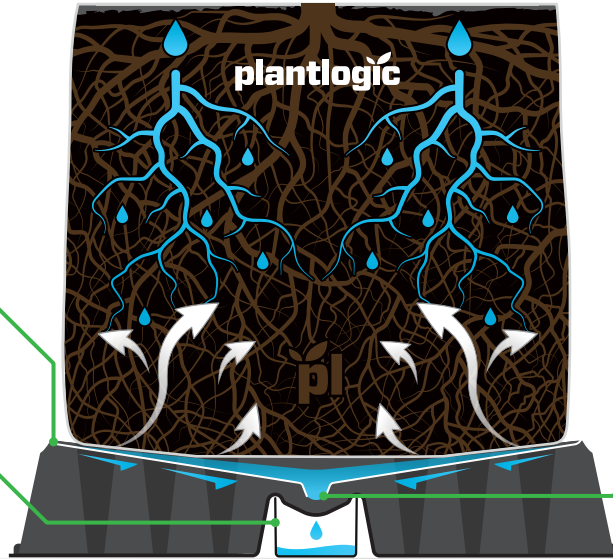

Bag Base Drainage Collection

Ideal for bag growers on soft ground

Smart, efficient solution for drainage collection while using bags.

Cheap narrow gutter makes it easier and faster to clean, keeping sediments and old/dead leaves out.

Drainage collection helps control humidity in greenhouses. Save on water, fertilizer and fungicides.

Designed with internal channels that drives water out, allowing to collect all the drainage only in the gutter.

Ideal drainage & water waste solution when using bags.

Wide base prevents bags from sinking into soft ground.

Maximum bag size
12.87 in
327 mm

Item #1301036

Item #1300011

Blueberry