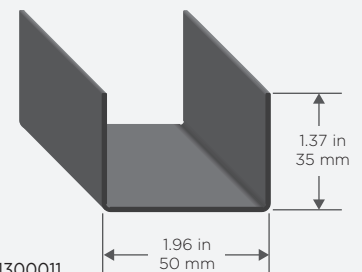

Ideal drainage & water waste solution when using bags.

Wide base prevents bags from sinking into soft ground.

Maximum bag size
12.87 in
327 mm

Item #1301036

Item #1300011

Blueberry