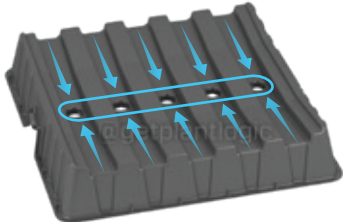

Bag Base Drainage Collection

Ideal for bag growers on soft ground

Smart, efficient solution for drainage collection while using bags.

Cheap narrow gutter makes it easier and faster to clean, keeping sediments and old/dead leaves out.

Drainage collection helps control humidity in greenhouses. Save on water, fertilizer and fungicides.

Designed with internal channels that drives water out, allowing to collect all the drainage only in the gutter.

Ideal drainage & water waste solution when using bags.

Wide base prevents bags from sinking into soft ground.

Maximum bag size
12.87 in
327 mm

Item #1301036

Item #1300011

Blueberry