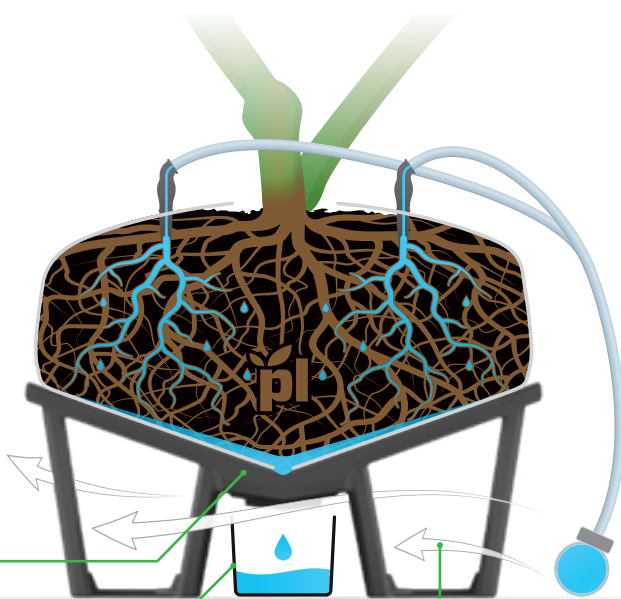

plantlogic

innovative products
for smart growers

Kratos

For hydroponic cultivation

The Kratos, with its unique and exclusive design, channels all drain water into a narrow gutter in the center of the spacer. The open space between the slab and the gutter provides aeration and prevents the roots from growing out of the slab and into contact with drainage water.

Better drainage

V-shape improves drainage from slab by reducing saturated zone.

Simply to use

Easy and fast installation.
Easy to wash and disinfect.

Stackable

Reduce logistics costs.

Clean

Narrow gutter keeps ground free of water by containing all drainage below the slab, avoiding the dirt buildup and algae formation common in wide gutters.

No concern of fruit touching dirty, wide gutter.

Airflow and Oxygenation

Keeps roots off the ground and out of the gutter, preventing contact with pathogens.

Cost effective

More economical than wide gutter.