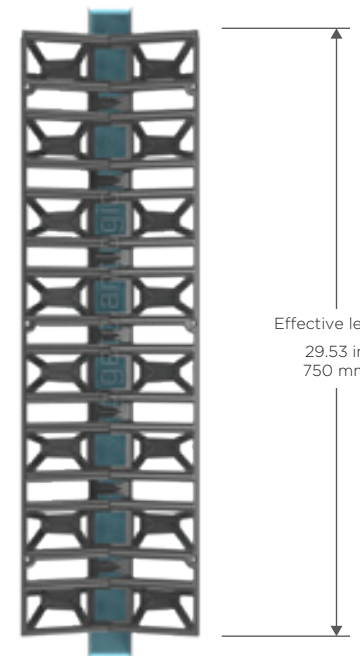

Item #1301081