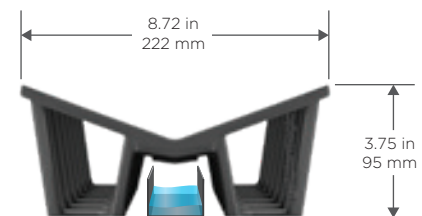

plantlogic

innovative products
for smart growers

Kratos

For hydroponic cultivation

The Kratos, with its unique and exclusive design, channels all drain water into a narrow gutter in the center of the spacer. The open space between the slab and the gutter provides aeration and prevents the roots from growing out of the slab and into contact with drainage water.

Better drainage

V-shape improves drainage from slab by reducing saturated zone.

Simply to use

Easy and fast installation.
Easy to wash and disinfect.

Stackable

Reduce logistics costs.

Clean

Narrow gutter keeps ground free of water by containing all drainage below the slab, avoiding the dirt buildup and algae formation common in wide gutters.

No concern of fruit touching dirty, wide gutter.

Airflow and Oxygenation

Keeps roots off the ground and out of the gutter, preventing contact with pathogens.

Cost effective

More economical than wide gutter.

Durable

UV stabilized.