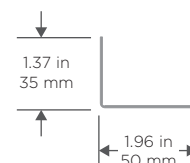

Plastic gutter

Item #1300011