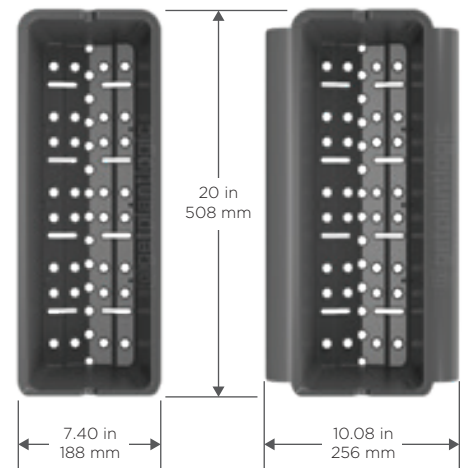

### Liter Pots

For tabletop production

Designed to fit our Hi-grow® system.  
Available with truss support for strawberries, or without for other crops.  
Hard container allows for interplanting or moving of plants from nursery to production area without damaging roots.

#### Maximize the crop area

Overlapping handles saves space along row.

#### U-grooves

Specially made for better placement of irrigation pipes. Ø 14 and 24 mm

Item #	Truss Support	U-grooves
1305109	-	-
1305209	Big Handle	-
1305309	-	Ø 14 mm
1305409	Big Handle	Ø 14 mm
1305509	-	Ø 24 mm
1305609	Big Handle	Ø 24 mm