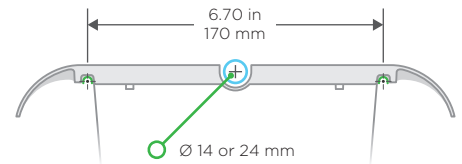

### Liter Pots

For tabletop production

Designed to fit our Hi-grow® system.  
Available with truss support for strawberries, or without for other crops.  
Hard container allows for interplanting or moving of plants from nursery to production area without damaging roots.

#### Maximize the crop area

Overlapping handles saves space along row.