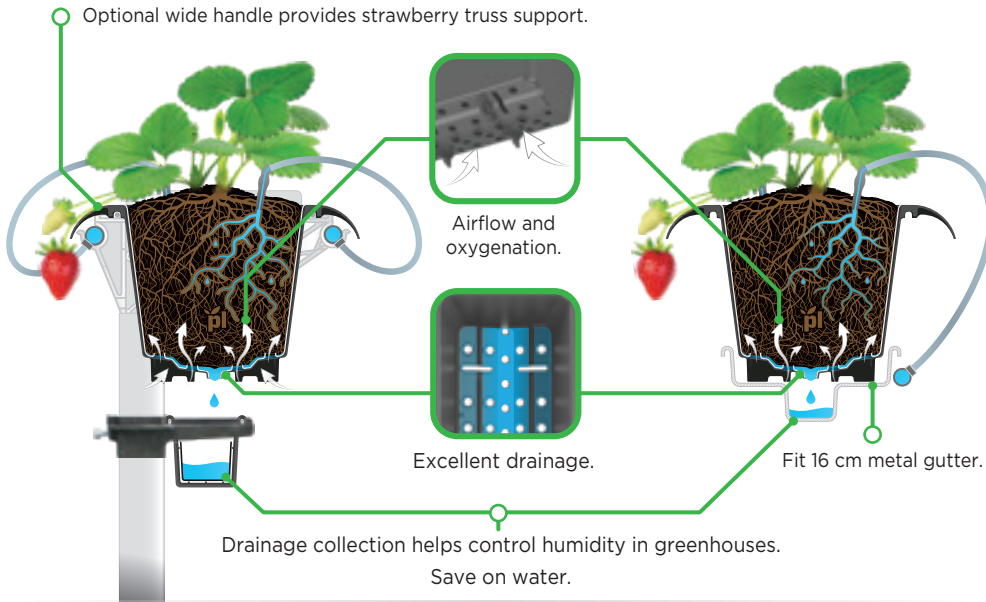

### Liter Pots

For tabletop production

Designed to fit our Hi-grow® system.  
Available with truss support for strawberries, or without for other crops.  
Hard container allows for interplanting or moving of plants from nursery to production area without damaging roots.

Drainage collection keeps plants off the ground and prevents roots from contact with drainage water.  
Prevent groundwater pollution from run off.  
Save money by reusing fertilizer.

Save money by using bulk substrate.  
Avoid pollution or high labor costs of removing plastic from bags or slabs.  
Makes reuse of substrate easier.