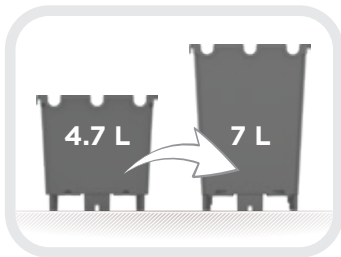

## 4.7 Liter Square Pot

Improves drainage and oxygen uptake to support healthy roots and plant vigor.

- High cold storage efficiency  
160 units per bin if cane is 1.32m, or  
120 units per bin if cane is 1.5m

- Easy repotting  
Designed for easy repotting into  
our 7 liter pot.

- Hooks for stabilization**  
Handle easily hooks to trellis wire, stabilizing pots to prevent tipping over of young canes.
- 20 mm U-Grooves** for better placement of irrigation pipes.
- 2.5 cm tall legs** prevent root contact with soil and pathogens.
- Airflow and oxygenation**  
Non-draining central holes allow oxygen uptake in center of root mass, and prevents roots from growing down.
- Excellent drainage**  
Pyramid base forces water to drain at the outside edges, minimizing wet zone.