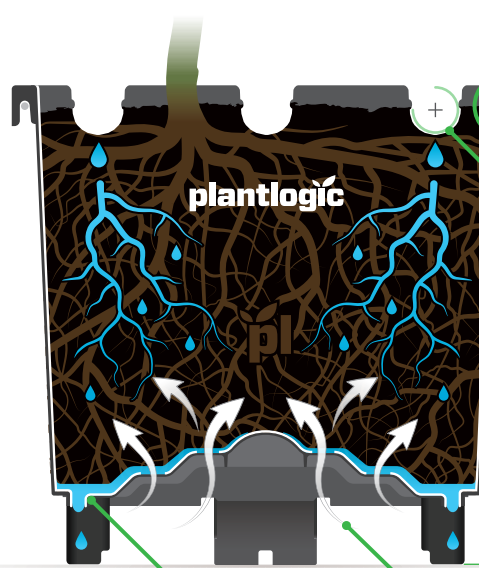

## 4.7 Liter Square Pot

Improves drainage and oxygen uptake to support healthy roots and plant vigor.

- High cold storage efficiency  
160 units per bin if cane is 1.32m, or  
120 units per bin if cane is 1.5m

- Easy repotting  
Designed for easy repotting into  
our 7 liter pot.

- Hooks for stabilization**  
Handle easily hooks to trellis wire, stabilizing pots to prevent tipping over of young canes.
- 20 mm U-Grooves** for better placement of irrigation pipes.
- 2.5 cm tall legs** prevent root contact with soil and pathogens.
- Airflow and oxygenation**  
Non-draining central holes allow oxygen uptake in center of root mass, and prevents roots from growing down.
- Excellent drainage**  
Pyramid base forces water to drain at the outside edges, minimizing wet zone.