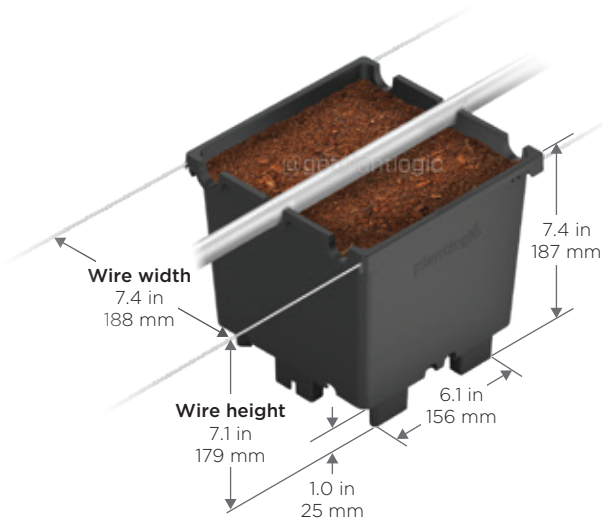

## 4.7 Liter Square Pot

Improves drainage and oxygen uptake to support healthy roots and plant vigor.

- High cold storage efficiency  
160 units per bin if cane is 1.32m, or  
120 units per bin if cane is 1.5m

- Easy repotting  
Designed for easy repotting into  
our 7 liter pot.

- Hooks for stabilization**  
Handle easily hooks to trellis wire, stabilizing pots to prevent tipping over of young canes.
- 20 mm U-Grooves** for better placement of irrigation pipes.
- 2.5 cm tall legs** prevent root contact with soil and pathogens.
- Airflow and oxygenation**  
Non-draining central holes allow oxygen uptake in center of root mass, and prevents roots from growing down.
- Excellent drainage**  
Pyramid base forces water to drain at the outside edges, minimizing wet zone.