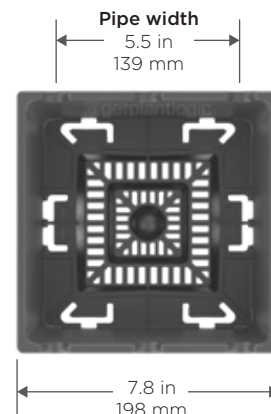

plantlogic

innovative products
for smart growers

4.7 Liter Square Pot

Improves drainage and oxygen uptake to support healthy roots and plant vigor.

- High cold storage efficiency
  160 units per bin if cane is 1.32m, or
  120 units per bin if cane is 1.5m

- Easy repotting
  Designed for easy repotting into
  our 7 liter pot.

- **Hooks for stabilization**
  Handle easily hooks to trellis wire, stabilizing pots to prevent tipping over of young canes.
- **20 mm U-Grooves** for better placement of irrigation pipes.
- **2.5 cm tall legs** prevent root contact with soil and pathogens.
- **Airflow and oxygenation**
  Non-draining central holes allow oxygen uptake in center of root mass, and prevents roots from growing down.
- **Excellent drainage**
  Pyramid base forces water to drain at the outside edges, minimizing wet zone.

Item #1305004