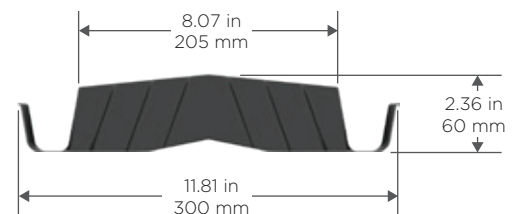

## Rivus Slab Base

**NEW  
PRODUCT!**

**Costs much less**  
than other plastic and  
metal gutters.

**Doesn't require  
ditches or gravel**  
under slabs.

**6cm tall platforms**  
helps keep open airflow  
underneath slab, roots out  
of the drainage preventing  
contact with pathogens.

**One piece design  
is easy** to install and  
maintain.

**Excellent solution for hydroponics growth.**

Tomato

Pepper

Eggplant

Cucumber

Chili

Strawberries