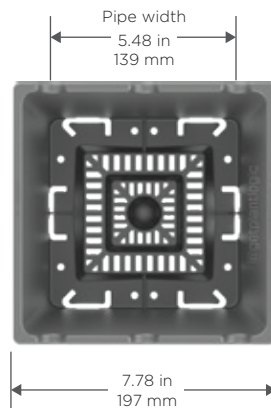

Raspberries