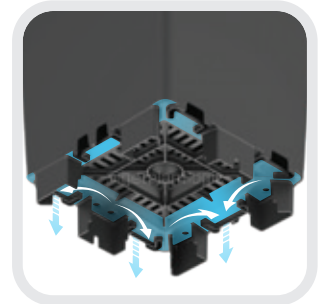

plantlogic

innovative products
for smart growers

7

Liter Square Pot

Ideal for substrate production

Improves drainage and oxygen uptake to support healthy roots and plant vigor.

High cold storage efficiency
More units per bin.

Optional 20 mm U-Grooves for better placement of irrigation pipes.

3 cm tall legs prevent root contact with soil and pathogens.

Easy fit on a single and double channel metal gutter.

Hooks for stabilization
Handle easily hooks to trellis wire, stabilizing pots to prevent tipping over of young canes.

Excellent drainage
Pyramid base forces water to drain at the outside edges, minimizing wet zone.

Airflow and oxygenation
Non-draining central holes allow oxygen uptake in center of root mass, and prevents roots from growing down.