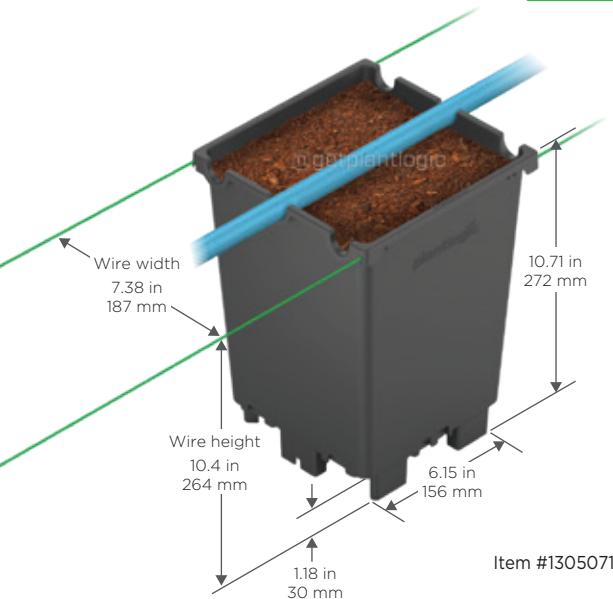

plantlogic

innovative products
for smart growers

7

Liter Square Pot

Ideal for substrate production

Improves drainage and oxygen uptake to support healthy roots and plant vigor.

High cold storage efficiency
More units per bin.

Optional 20 mm U-Grooves for better placement of irrigation pipes.

3 cm tall legs prevent root contact with soil and pathogens.

Easy fit on a single and double channel metal gutter.

Hooks for stabilization
Handle easily hooks to trellis wire, stabilizing pots to prevent tipping over of young canes.

Excellent drainage
Pyramid base forces water to drain at the outside edges, minimizing wet zone.

Airflow and oxygenation
Non-draining central holes allow oxygen uptake in center of root mass, and prevents roots from growing down.