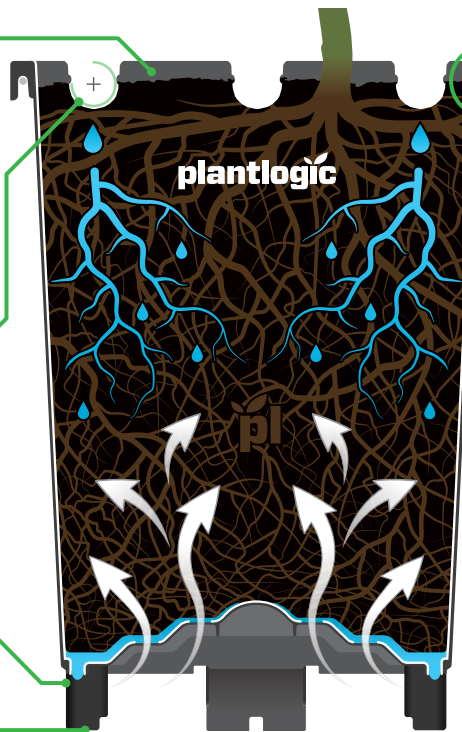

plantlogic

innovative products
for smart growers

7

Liter Square Pot

Ideal for substrate production

Improves drainage and oxygen uptake to support healthy roots and plant vigor.

High cold storage efficiency
More units per bin.

Optional 20 mm U-Grooves for better placement of irrigation pipes.

3 cm tall legs prevent root contact with soil and pathogens.

Easy fit on a single and double channel metal gutter.

Hooks for stabilization
Handle easily hooks to trellis wire, stabilizing pots to prevent tipping over of young canes.

Excellent drainage
Pyramid base forces water to drain at the outside edges, minimizing wet zone.

Airflow and oxygenation
Non-draining central holes allow oxygen uptake in center of root mass, and prevents roots from growing down.