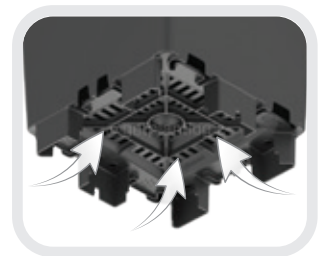

plantlogic

innovative products
for smart growers

7

Liter Square Pot

Ideal for substrate production

Improves drainage and oxygen uptake to support healthy roots and plant vigor.

High cold storage efficiency
More units per bin.

Optional 20 mm U-Grooves for better placement of irrigation pipes.

3 cm tall legs prevent root contact with soil and pathogens.

Easy fit on a single and double channel metal gutter.

Hooks for stabilization
Handle easily hooks to trellis wire, stabilizing pots to prevent tipping over of young canes.

Excellent drainage
Pyramid base forces water to drain at the outside edges, minimizing wet zone.

Airflow and oxygenation
Non-draining central holes allow oxygen uptake in center of root mass, and prevents roots from growing down.