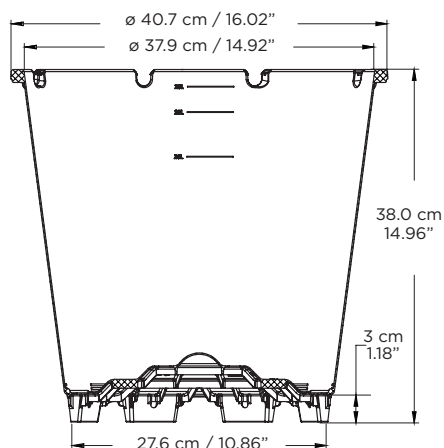

plantlogic

innovative products
for smart growers

30 Liter Pot, Legs Outward, U-groove

Greater support on soft floor

Plantlogic pots are designed to maximize drainage and oxygen uptake to support healthy roots and plant vigor.

Long Legs (3cm/1.18")

- Prevents root contact with soil.
- Prevents contact with pathogens.
- Improves drainage and root zone health.

Excellent Drainage & Root Ventilation

- Legs connected to edge holes breaks drainage surface tension eliminating saturated zone.
- Wide legs help prevent sinking into soft ground.
- 48 holes in center of pot allows oxygen uptake in the center of root mass.
- Pyramid base forces water to drain at the outside edges and minimizes wet zone.
- Drainage into high air flow area for root self-pruning.
- Grooves on top for better placement of irrigation pipes.

Item #1308303
7.9 Gallons

Unique Stacking Design

Allows for compact stacking minimizing shipping cost.

- 8,680* pots per 20' container.
- 17,980* pots per 40' container.
- 21,170* pots per 40' HQ.

*Approximate pot quantity per container.