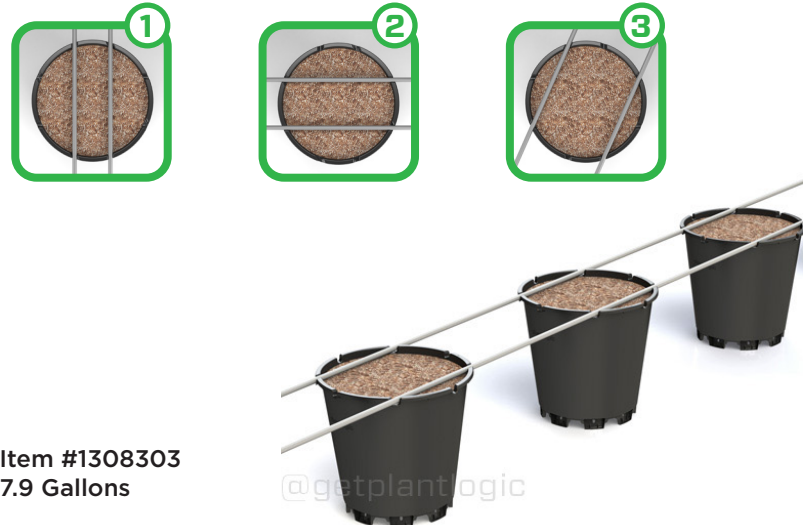

plantlogic

innovative products
for smart growers

30 Liter Pot, Legs Outward, U-groove

Greater support on soft floor

Plantlogic pots are designed to maximize drainage and oxygen uptake to support healthy roots and plant vigor.

Long Legs (3cm/1.18")

- Prevents root contact with soil.
- Prevents contact with pathogens.
- Improves drainage and root zone health.

Excellent Drainage & Root Ventilation

- Legs connected to edge holes breaks drainage surface tension eliminating saturated zone.
- Wide legs help prevent sinking into soft ground.
- 48 holes in center of pot allows oxygen uptake in the center of root mass.
- Pyramid base forces water to drain at the outside edges and minimizes wet zone.
- Drainage into high air flow area for root self-pruning.
- Grooves on top for better placement of irrigation pipes.

Plantlogic Lysimeter
compatible fits our Large
Lysimeter for accurate
drainage collection and
monitoring.