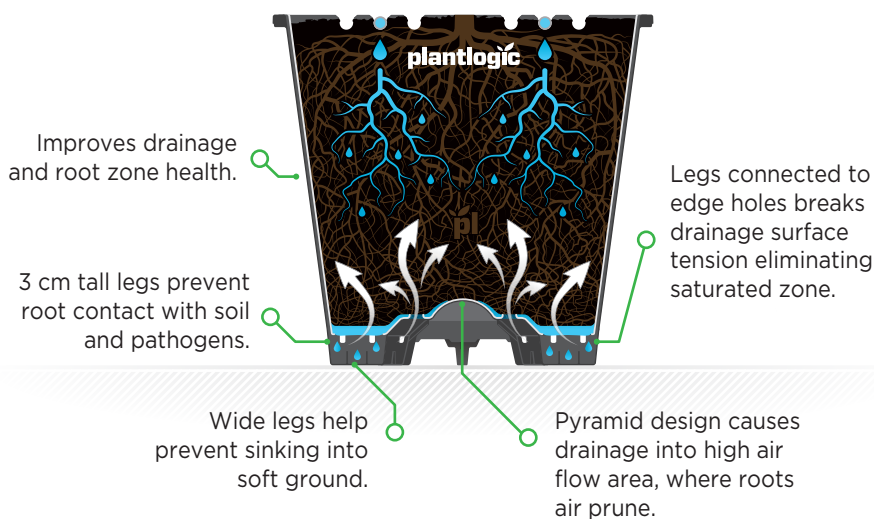

## 25 Liter Pot with U-Grooves

Ideal for substrate production

Plantlogic pots are designed to maximize drainage and oxygen uptake to support healthy roots and plant vigor.

Three different U-groove spacing options for 16 mm irrigation pipes.

### Airflow and oxygenation

Non-draining central holes allow oxygen uptake in center of root mass, and prevents growing down.

### Excellent drainage

Pyramid base forces water to drain at the outside edges, minimizing wet zone.