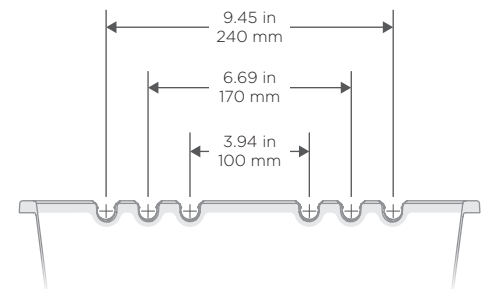

## 25 Liter Pot with U-Grooves

Ideal for substrate production

Plantlogic pots are designed to maximize drainage and oxygen uptake to support healthy roots and plant vigor.

Three different U-groove spacing options for 16 mm irrigation pipes.

15.16 in / 385 mm

### Excellent drainage

Pyramid base forces water to drain at the outside edges, minimizing wet zone.