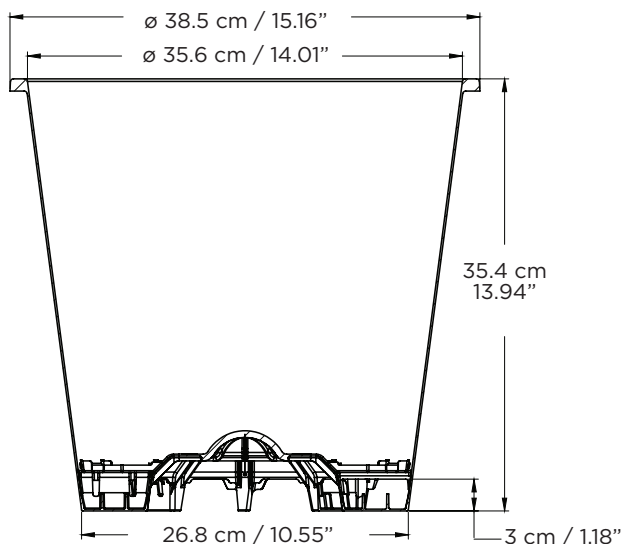

Excellent Drainage & Root Ventilation

- Legs connected to edge holes breaks drainage surface tension eliminating saturated zone.
- Wide legs help prevent sinking into soft ground.
- 48 holes in center of pot allows oxygen uptake in the center of root mass.
- Pyramid base forces water to drain at the outside edges and minimizes wet zone.
- Drainage into high air flow area for root self-pruning.

Item #1308025

6.6 Gallons

Unique Stacking Design

Allows for compact stacking minimizing shipping cost.

- 11,430* pots per 20' container.
- 26,322* pots per 40' container.
- 28,086* pots per 40' HQ.

*Approximate pot quantity per container.