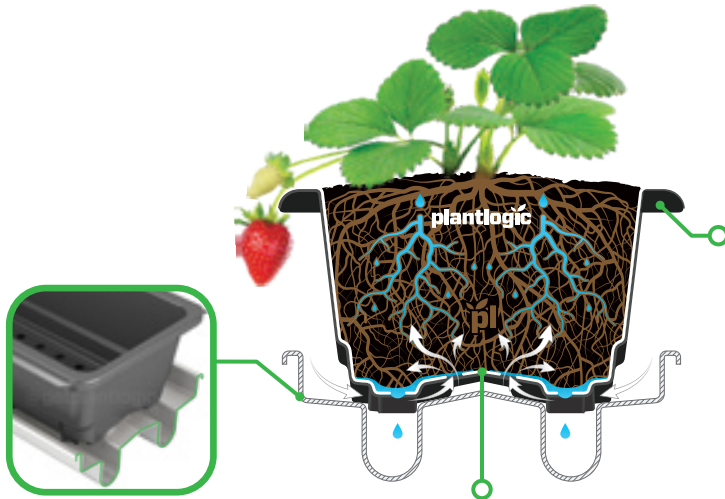

## 8 Liter Pot

For tabletop production

Plantlogic pots are designed to maximize drainage and oxygen uptake to support healthy roots and plant vigor.

Large truss support and a ridge in the middle pushes fruit to the edges where it can more easily be harvested.

Prevents plastic pollution.

Reduces labor cost of separating plastic from substrate.

Stable fit in standard single and double channel 16 and 20 cm metal gutter.

Pyramid design causes drainage into high air flow area, where roots air prune.

### Airflow and oxygenation

Non-draining central holes allow oxygen uptake in center of root mass, and prevents growing down.

### Excellent drainage

Pyramid base forces water to drain at the outside edges, minimizing wet zone.