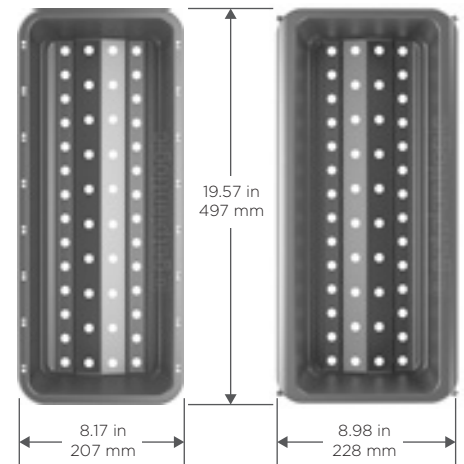

Item #1305081

Item #1305082

Strawberry

Squash

Tomato

Pepper