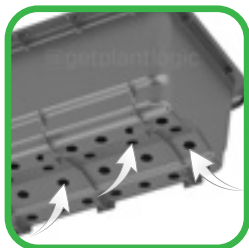

## 8 Liter Pot

For tabletop production

Plantlogic pots are designed to maximize drainage and oxygen uptake to support healthy roots and plant vigor.

Large truss support and a ridge in the middle pushes fruit to the edges where it can more easily be harvested.

Prevents plastic pollution.

Reduces labor cost of separating plastic from substrate.

Stable fit in standard single and double channel 16 and 20 cm metal gutter.

Pyramid design causes drainage into high air flow area, where roots air prune.

### Airflow and oxygenation

Non-draining central holes allow oxygen uptake in center of root mass, and prevents growing down.

### Excellent drainage

Pyramid base forces water to drain at the outside edges, minimizing wet zone.