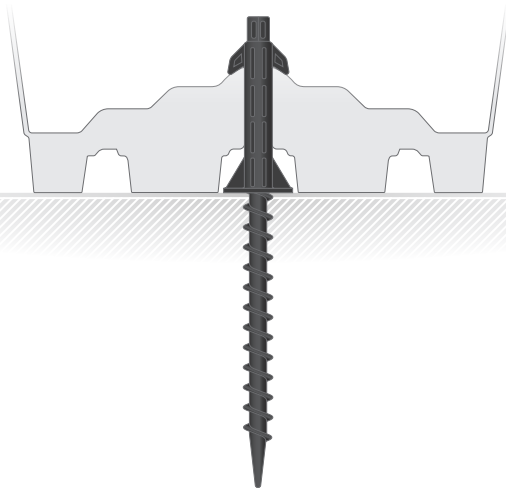

## Pot Anchor

Container system that has sufficient stability to remain upright under strong winds

The rigidity of the anchor enables forces to be distributed among the container, facilitating handling of the plant.

**Give support to the pot**

by preventing wind and mechanical harvest from pushing over the pot.

**Ideal for 1/2" Socket drill**

**Integrated support to the container**

by firmly securing the rigid screw to the middle region of each container stabilizing it.

**Easy Installation**

Scan to see the installation video.

Pot Anchor	Round Pots	Square Pots
	<b>30L</b>	<b>20L</b>
1700020	<b>30L</b> with V-ribs	<b>25L</b>
	<b>30L</b> with U-grooves	<b>30L</b>
1700034	<b>25L</b> Zephyr V2, short legs	
	<b>25L</b> w/short legs, with bricks	
1700041	<b>40L</b>	