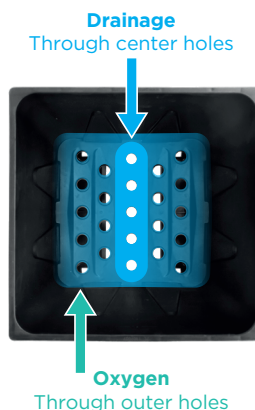

- 5 center holes drain into inexpensive gutter.
- 18 side holes allow oxygen uptake to prevent anaerobic conditions.
- Wide legs are stable even on soft surfaces.
- Ridges in sides to prevent root spiraling.

Hooks for stabilization. Handle easily hooks to trellis wire.

Front view

Center holes collect all drainage

Top down view

Bottom view