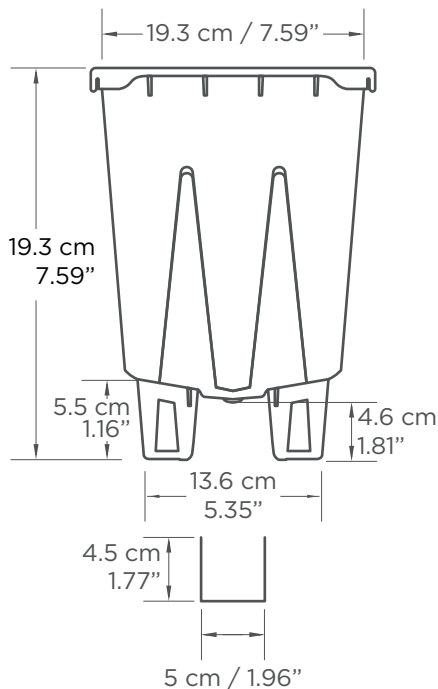

7 Liter Drainage Collection Pot

Economic no drain-to-waste

Long Legs (5.5-8.5cm/2.2-3.3")

- Prevents root contact with soil.
- Prevents contact with pathogens.
- Improves drainage and root zone health.

Plastic Gutter Item #1300010

- 5 center holes drain into inexpensive gutter.
- 18 side holes allow oxygen uptake to prevent anaerobic conditions.
- Wide legs are stable even on soft surfaces.
- Ridges in sides to prevent root spiraling.