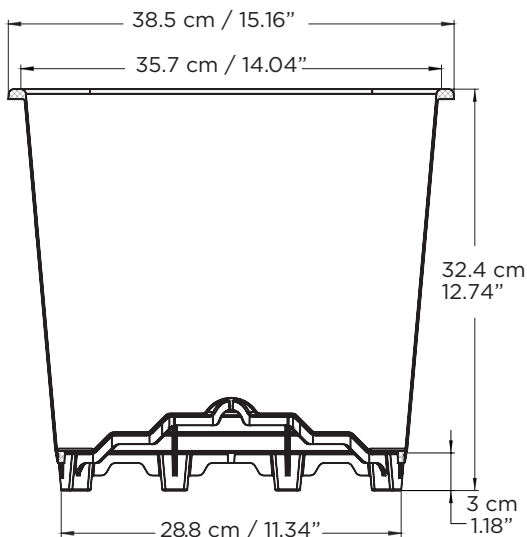

Long Legs (3cm/1.18")

- Prevents root contact with soil.
- Prevents contact with pathogens.
- Improves drainage and root zone health.

Excellent Drainage & Root Ventilation

- Legs connected to 12 edge holes breaks drainage surface tension eliminating saturated zone.
- 32 holes in center of pot allows oxygen uptake in the center of root mass.
- Pyramid base forces water to drain at the outside edges and minimizes wet zone.
- Drainage into high air flow area for root self-pruning.

Item #1309030
7.9 Gallons

Unique Stacking Design

Allows for compact stacking minimizing shipping cost.

- 10,350* pots per 20' container.
 - 21,390* pots per 40' container.
 - 23,994* pots per 40' HQ.
- *Approximate pot quantity per container.