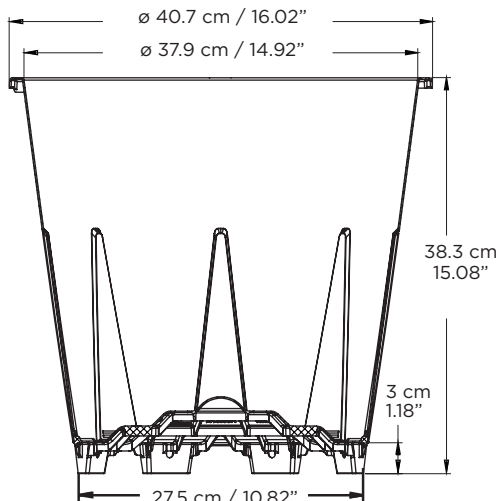

plantlogic

innovative products
for smart growers

30 Liter Round Pot V-rib

Prevents spiral root growth

Plantlogic pots are designed to maximize drainage and oxygen uptake to support healthy roots and plant vigor.

Long Legs (3cm/1.18")

- Prevents root contact with soil.
- Prevents contact with pathogens.
- Improves drainage and root zone health.

Ribs on pot wall prevent root spiralling growth, keeping roots from choking themselves

Excellent Drainage & Root Ventilation

- Legs connected to 8 holes allows excess of water to drain out.
- 40 holes distributed at the bottom of the pot, allow optimum oxygen uptake from the roots.
- Pyramid shape breaks water surface tension minimizing wet zone at the bottom, promoting excellent drainage.
- High airflow underneath prevents root growth outside the pot by self pruning.

Item #1308031
7.9 Gallons

Unique Stacking Design

Allows for compact stacking minimizing shipping cost.

- 8,680* pots per 20' container.
- 17,980* pots per 40' container.
- 21,170* pots per 40' HQ.

*Approximate pot quantity per container.

Plantlogic Lysimeter compatible fits our Large Lysimeter for accurate drainage collection and monitoring.