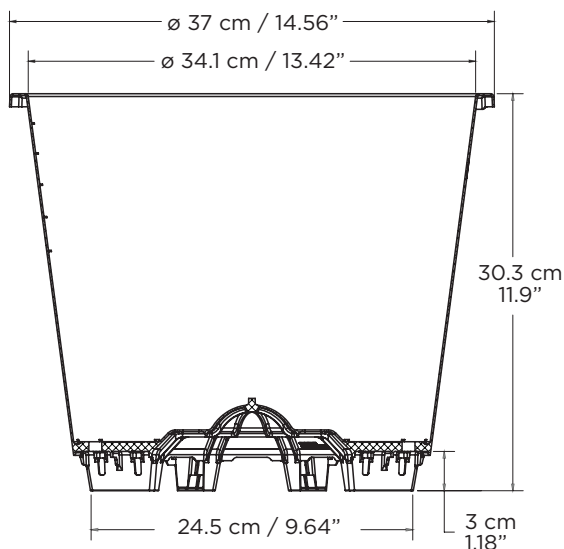

### Long Legs (3cm/1.18")

- Prevents root contact with soil.
- Prevents contact with pathogens.
- Improves drainage and root zone health.

### Excellent Drainage & Root Ventilation

- Legs connected to edge holes breaks drainage surface tension eliminating saturated zone.
- Wide legs help prevent sinking into soft ground.
- 48 holes in center of pot allows oxygen uptake in the center of root mass.
- Pyramid base forces water to drain at the outside edges and minimizes wet zone.
- Drainage into high air flow area for root self-pruning.