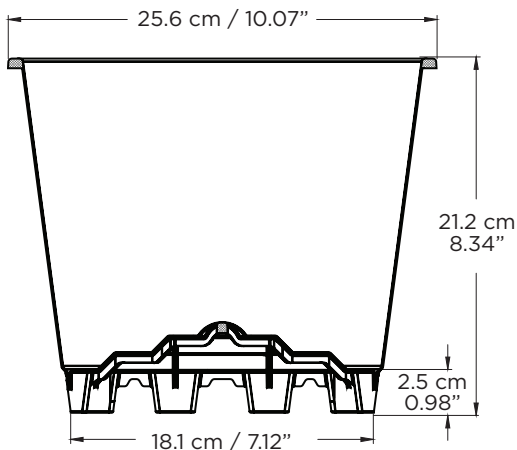

Long Legs (2.5cm/0.98")

- Prevents root contact with soil.
- Prevents contact with pathogens.
- Improves drainage and root zone health.

Excellent Drainage & Root Ventilation

- Legs connected to 12 edge holes breaks drainage surface tension eliminating saturated zone.
- 20 holes in center of pot allows oxygen uptake in the center of root mass.
- Pyramid base forces water to drain at the outside edges and minimizes wet zone.
- Drainage into high air flow area for root self-pruning.

Item #1309008

2.11 Gallons

Unique Stacking Design

Allows for compact stacking minimizing shipping cost.

- 36,639* pots per 20' container.
- 73,278* pots per 40' container.
- 85,284* pots per 40' HQ.

*Approximate pot quantity per container.