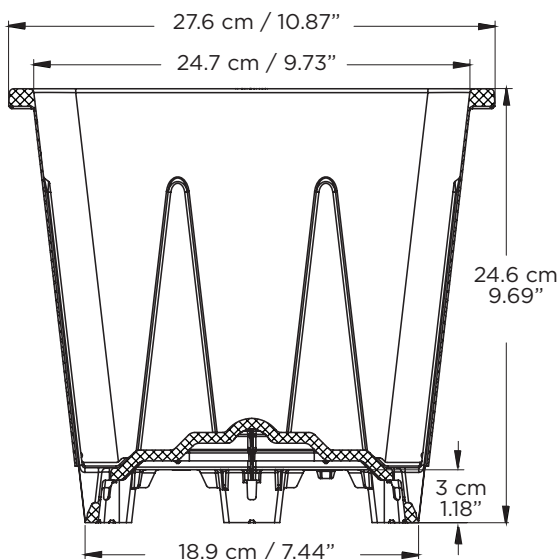

Long Legs (3cm/1.18")

- Prevents root contact with soil.
- Prevents contact with pathogens.
- Improves drainage and root zone health.

Excellent Drainage & Root Ventilation

- Legs connected to 8 edge holes breaks drainage surface tension eliminating saturated zone.
- 24 holes in center of pot allows oxygen uptake in the center of root mass.
- Pyramid base forces water to drain at the outside edges and minimizes wet zone.
- Drainage into high air flow area for root self-pruning.

Item #1306010

2.64 Gallons

Unique Stacking Design

Allows for compact stacking minimizing shipping cost.

- 27,552* pots per 20' container.
 - 56,416* pots per 40' container.
 - 65,704* pots per 40' HQ.
- *Approximate pot quantity per container.